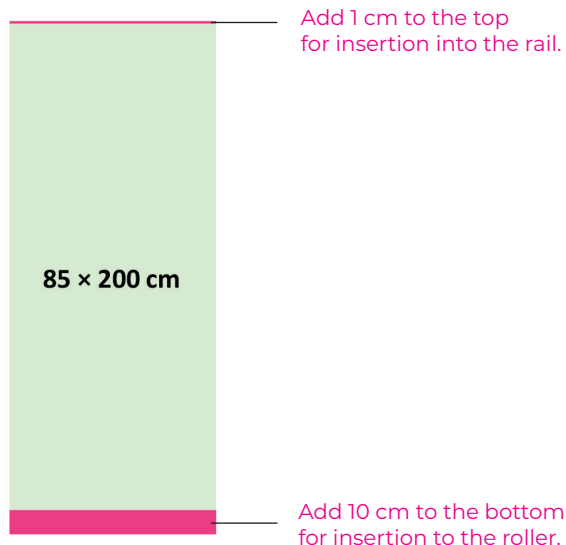

Oboustranný Roll Up banner Exclusive 85×200 cm**Specifikace produktu:**

Celková plocha (včetně spadávky): 856 mm (š) × 2 116 mm (v)

Oříznutý rozměr: 850 mm (š) × 2 110 mm (v)

Vizuální plocha: 850 mm (š) × 2 000 mm (v)

Double Sided Roller Banner Exclusive 85×200 cm

Important Guidelines:

Artwork must be supplied CMYK.

Convert Pantone colours to CMYK.

Do not supply RGB images.

All fonts must be converted to outlines.

The resolution must be 300 dpi at 1:1 output size.

It is necessary to add one centimeter from the top and 10 from the bottom.

To print then send data that is 11 cm tall in height.

Double Sided Roller Banner Exclusive 85×200 cm**Product Specifics:**

Total area (includes bleed): 856 mm (w) × 2,116 mm (h)

Trimmed Size: 850 mm (w) × 2,110 mm (h)

Visual area: 850 mm (w) × 2,000 mm (h)

The colored bottom part will be inserted into the roller.
The graphic theme should continue here.

Green space
is a visible section of roller.